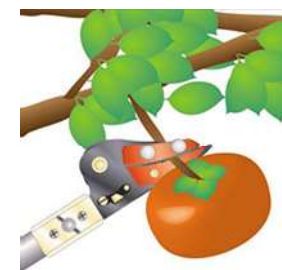

高枝採果ハサミ・ノコギリ

Long Reach

Fruit Picker with Saw

採果 : Cut and Hold

採果 : Cut and Hold

伸縮 : Telescopic

Length

Weight