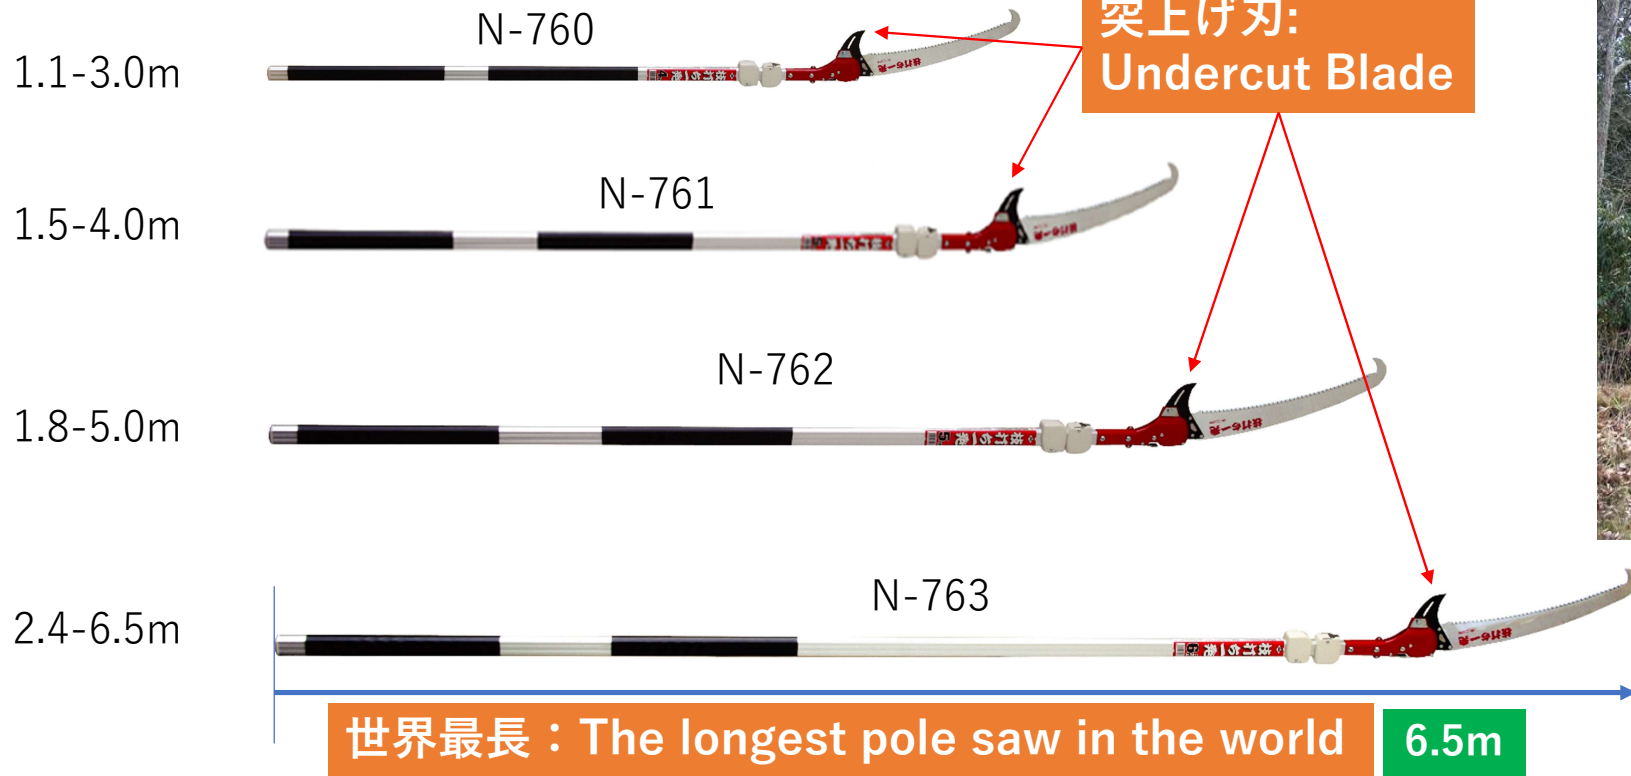

Length

参考売価（日本国内）
Domestic
Suggested Price
¥13,500～¥19,500